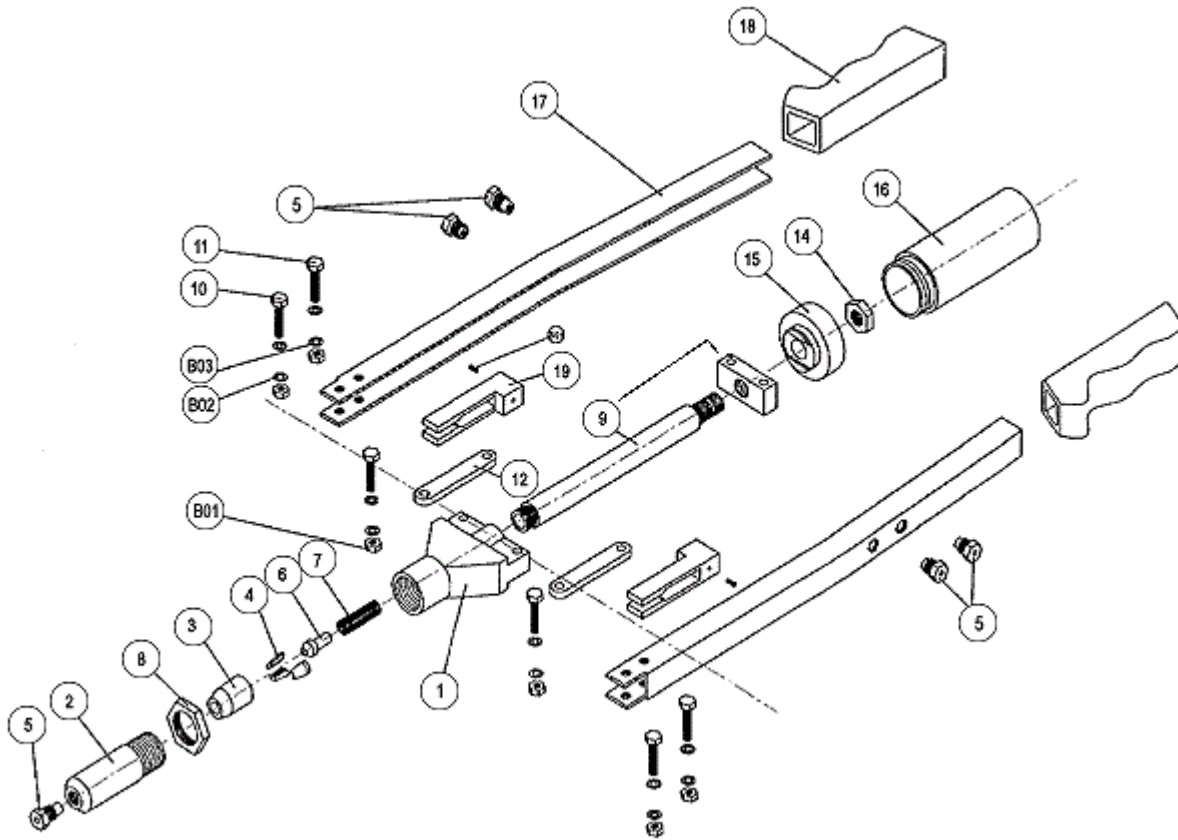

# VMR8

## Liste des pièces et schéma \ Part list and diagram

CODE	DESCRIPTION	ENGLISH
	FRANCAISE	DESCRIPTION
VMR81	CORPS	BODY
HR2	TETE	HEAD
HR3	CARTER DE MACHOIRES	JAW HOUSING
HR4	MACHOIRES (3 PIECES)	JAWS (3 PARTS)
HR52	TETE DE PIECE 1/8"	NOSEPIECE 1/8"
HR53	TETE DE PIECE 5/32"	NOSEPIECE 5/32"
HR54	TETE DE PIECE 3/16"	NOSEPIECE 3/16"
HR55	TETE DE PIECE 1/4"	NOSEPIECE 1/4"
HR6	POUSOIR DE MACHOIRES	JAW PUSHER
HR7	RESSORT DU POUSOIR DE MACHOIRES	JAW PUSHER SPRING
HR8	ECROUS AUTOBLOQUANT	LOCK-NUT
HR9	TIGE DE TRACTION	PULLING ROD
VMR810	BOULON COURT	SHORT BOLT
VMR811	BOULON LONG	LONG BOLT
VMR812	TREILLIS	LATTICE
VMR813	BASE DE LA TIGE DE TRACTION	PULLING ROD BASE
VMR814	ECROU	NUT
VMR815	COUVERCLE	LID
VMR816	RECUPERATEUR	COLLECTOR
VMR817	BRAS	ARM
VMR818	POIGNEE EN PLASTIC	PLASTIC GRIP
VMR819	COUSSIN	CUSHION
VMR8B01	ECROU AUTOBLOQUANT M5	LOCK NUT M5
VMR8B02	RONDELLE (5 DIA. X 0.8)	WASHER (5 DIA. X 0.8)
VMR8B03	RONDELLE EN CUIVRE	COPPER WASHER
VMR8B04	BOULON	BOLT